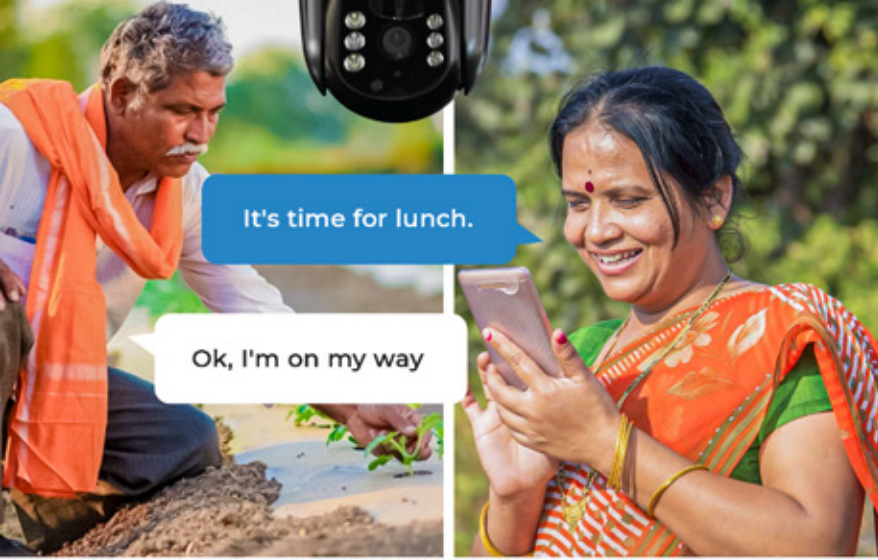

Two Way Audio Communication

Allows you to communicate with your loved ones wherever you are, which includes using a phone to talk while watching a live video feed.

MicroSD Card Support

Use a MicroSd Card to record your video; it can support up to 256GB of data.