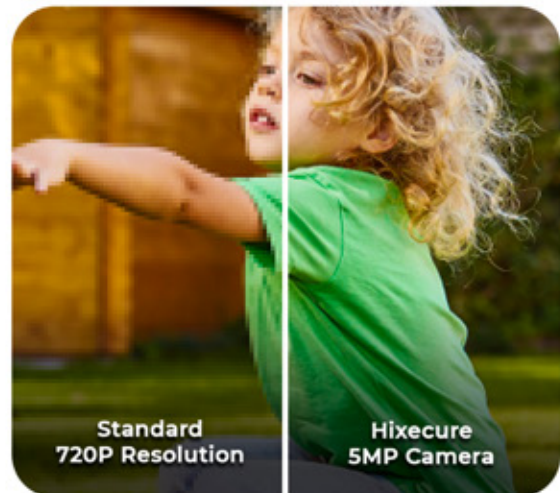

# 5MP WiFi PT Camera

Connect with Wifi to have a hassle-free camera connection

Wifi Connect

Weather Proof

RTMP Real Time Messaging Protocol

Siren

Motion Detection

Built in MIC & Speaker

## Coloured Night View

Provides perfect clarity full-color video even in low light because the larger sensor's pixels collect more light, which enhances image quality even in low light.