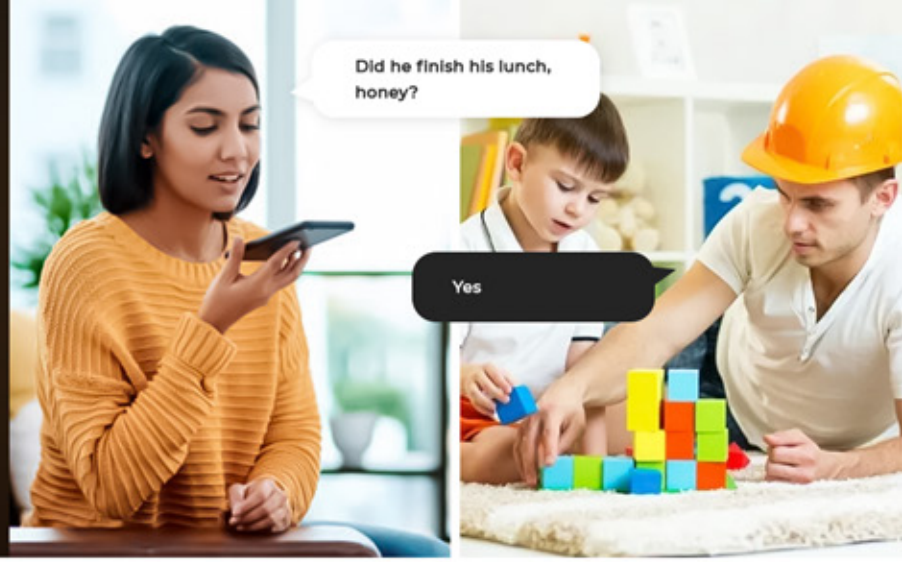

HIXECURE
technology tweaked, for better

2MP Smart Wifi Camera

Connect with wifi to have a hassle-free camera connection

Pan & Tilt

It can pan up to 352°, tilt up to 58°, using a mobile app you can monitor and control rotation remotely.

Day/Night Mode

Color video is captured by the camera in conditions of normal lighting. In low light and complete darkness, the camera records black and white video

Normal Light

Zero Light

Motion Tracking

When somebody move, the camera will be track automatically follow moving objects, record video and intelligent notifications, so you will only receive a warning when it is necessary. If there is enough variation between frames, a camera will turn on automatically.

MicroSD Card Support

Use a MicroSd Card to record your video; it can support up to 2560B of data.

Two Way Audio Communication

Allows you to communicate with your loved ones wherever you are, which includes using a phone to talk while watching a live video feed.