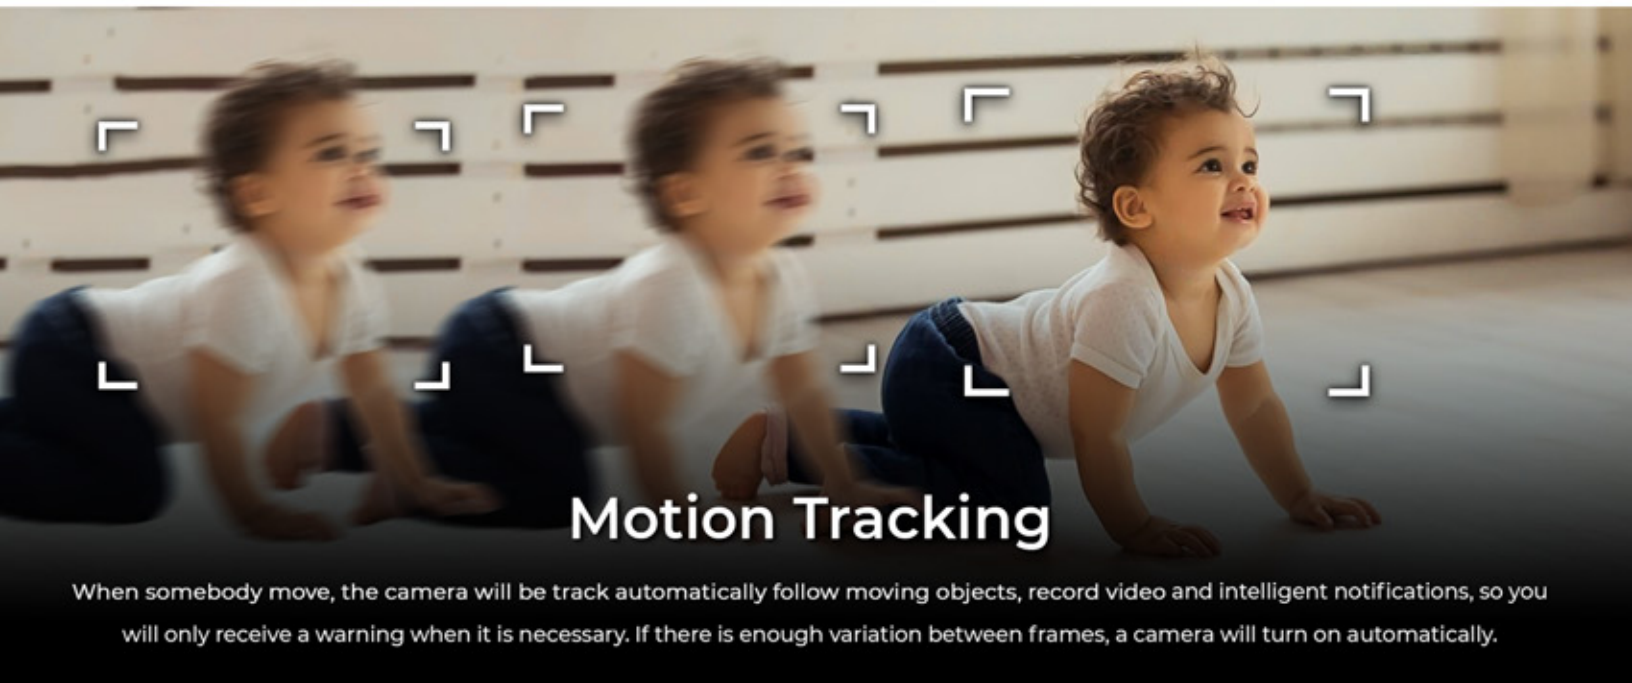

SMART WIFI PT CAMERA

HX-R20L1-W

Product Feature

- 2MP, enjoy HD video.
- Using high-precision motor, two-way gimbal, Pan:352°, Tilt:58°
- Smart detection: Automatically recover when an abnormality is detected in the device to ensure the normal use of the device.
- Support cloud storage and TF card storage(Max 256G).
- Built-in high-sensitivity MIC and speaker, support two-way audio.
- Intelligent mobile tracking, automatically track when people break into the monitoring area.
- Regional motion detection, push alarm notification.
- Support remote monitoring on mobile phones and PC to view the live video anytime, anywhere.
- Smart humanoid detection, filtering false alarm, and accurately protecting your safety.

HIXECURE
technology tweaked, for better

2MP Smart Wifi Camera

Connect with wifi to have a hassle-free camera connection

Pan & Tilt

It can pan up to 352°, tilt up to 58°, using a mobile app you can monitor and control rotation remotely.

Day/Night Mode

Color video is captured by the camera in conditions of normal lighting. In low light and complete darkness, the camera records black and white video

Normal Light

Zero Light

Motion Tracking

When somebody move, the camera will be track automatically follow moving objects, record video and intelligent notifications, so you will only receive a warning when it is necessary. If there is enough variation between frames, a camera will turn on automatically.

MicroSD Card Support

Use a MicroSd Card to record your video; it can support up to 2560B of data.

Two Way Audio Communication

Allows you to communicate with your loved ones wherever you are, which includes using a phone to talk while watching a live video feed.