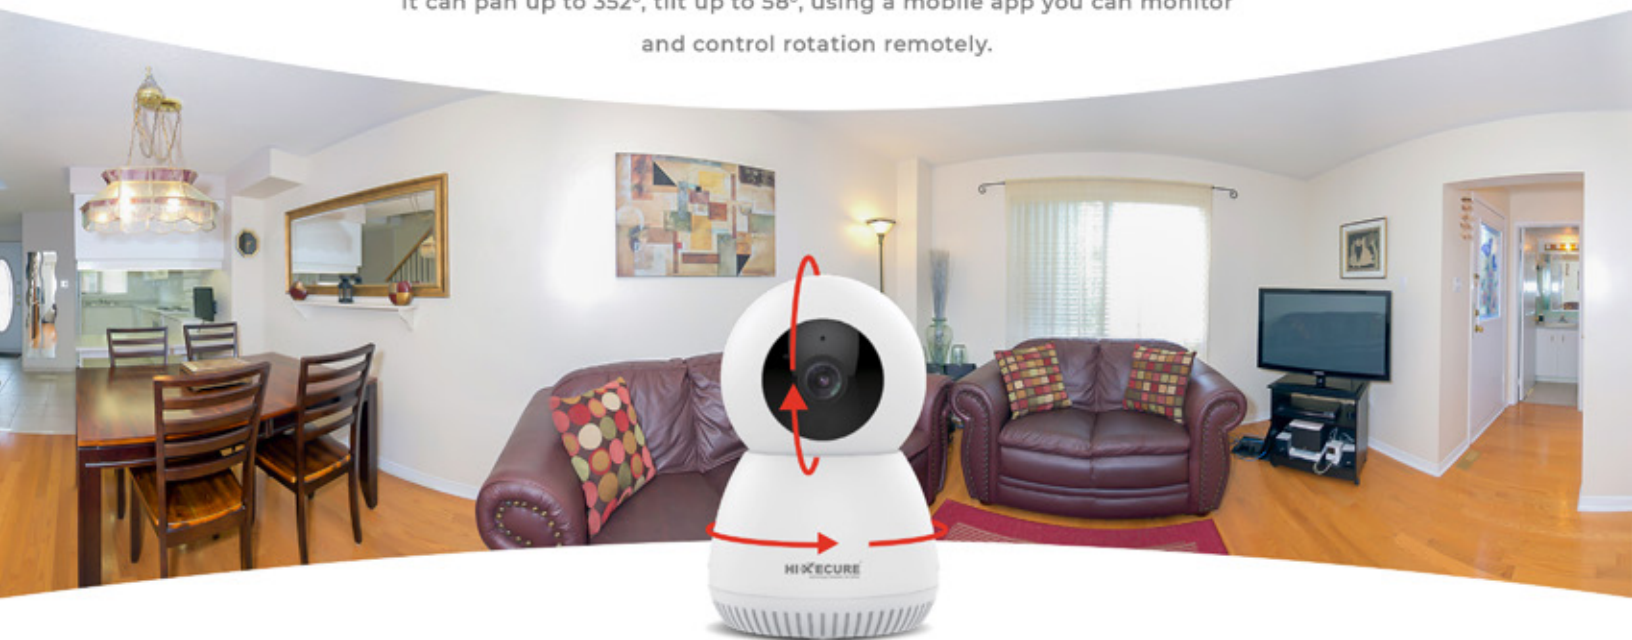

Pan & Tilt

It can pan up to 352°, tilt up to 58°, using a mobile app you can monitor and control rotation remotely.