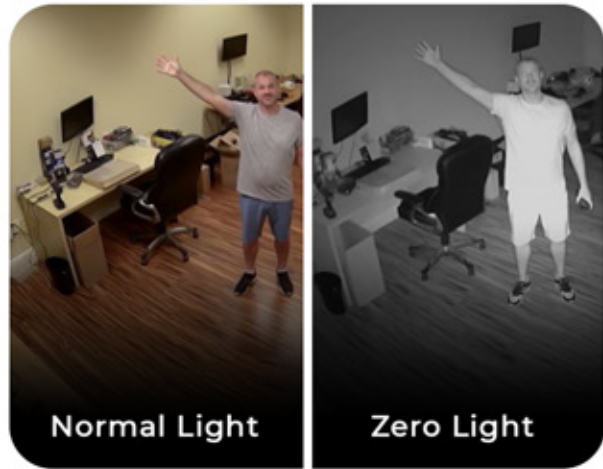

SMART WIFI PT CAMERA

HX-R20L1-W

Product Feature

- 2MP, enjoy HD video.
- Using high-precision motor, two-way gimbal, Pan:352°, Tilt:58°
- Smart detection: Automatically recover when an abnormality is detected in the device to ensure the normal use of the device.
- Support cloud storage and TF card storage(Max 256G).
- Built-in high-sensitivity MIC and speaker, support two-way audio.
- Intelligent mobile tracking, automatically track when people break into the monitoring area.
- Regional motion detection, push alarm notification.
- Support remote monitoring on mobile phones and PC to view the live video anytime, anywhere.
- Smart humanoid detection, filtering false alarm, and accurately protecting your safety.

HIXECURE
technology tweaked, for better

2MP Smart Wifi Camera

Connect with wifi to have a hassle-free camera connection

Pan & Tilt

It can pan up to 352°, tilt up to 58°, using a mobile app you can monitor and control rotation remotely.

Day/Night Mode

Color video is captured by the camera in conditions of normal lighting. In low light and complete darkness, the camera records black and white video

Normal Light

Zero Light

Motion Tracking

When somebody move, the camera will be track automatically follow moving objects, record video and intelligent notifications, so you will only receive a warning when it is necessary. If there is enough variation between frames, a camera will turn on automatically.